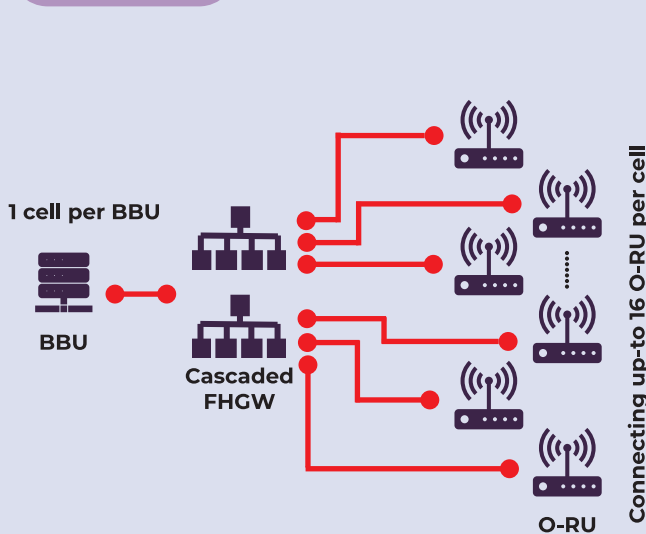

Open Fronthaul CUSM-plane

Open Fronthaul CUSM-plane

8 eCPRI ports for O-RU,
one eCPRI port for BBU
and one cascade port

LIONS Radio Technologies

Crest Factor Reduction (CFR)
reduces over-the-air distortion of PA

Digital Pre-Distortion (DPD)
improves ACLR and power efficiency

Flexible deployment

Basic

Indoor and Outdoor

Coverage

Density

LIONS Taiwan Tecnology Inc.

lions.technology