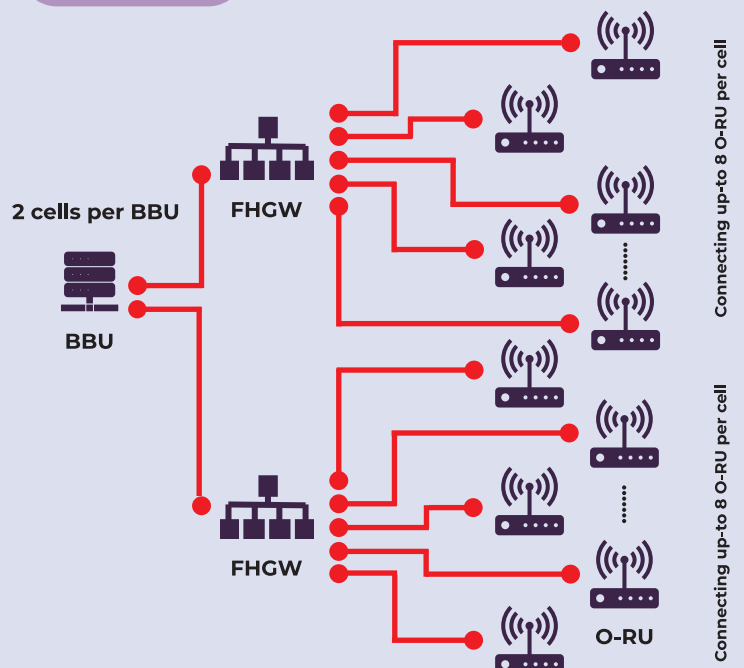

Open Fronthaul CUSM-plane

Open Fronthaul CUSM-plane

8 eCPRI ports for O-RU,
one eCPRI port for BBU
and one cascade port

LIONS Radio Technologies

Crest Factor Reduction (CFR)
reduces over-the-air distortion of PA

Digital Pre-Distortion (DPD)
improves ACLR and power efficiency

Flexible deployment

Basic

Indoor and Outdoor

Coverage

Density

LIONS Taiwan Tecnology Inc.

lions.technology