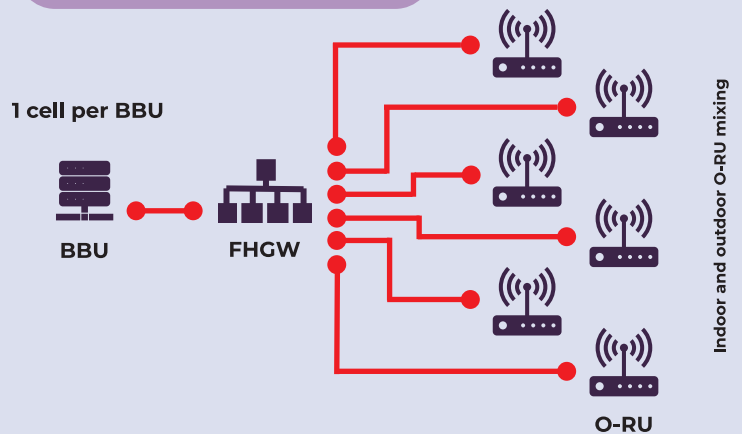

Fronthaul gateway

O-CU and O-DU

Indoor

4T4R, 250mW/Ch.

Outdoor

4T4R, 5W/Ch.

Macro

4T4R, 40mW/Ch.
8T8R, 40mW/Ch.

Open Fronthaul CUSM-plane

Open Fronthaul CUSM-plane

8 eCPRI ports for O-RU,
one eCPRI port for BBU
and one cascade port

LIONS Radio Technologies

Crest Factor Reduction (CFR)
reduces over-the-air distortion of PA

Digital Pre-Distortion (DPD)
improves ACLR and power efficiency

Flexible deployment

Basic

Indoor and Outdoor

Coverage

Density

LIONS Taiwan Tecnology Inc.

lions.technology